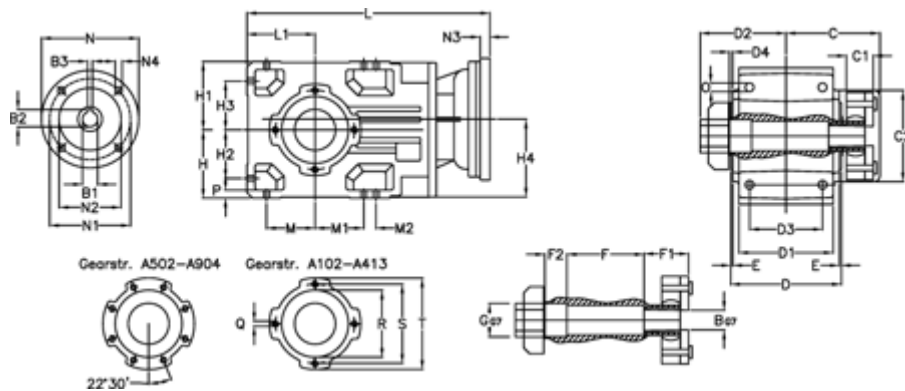

Article number: 29600102386230
 Description: Bevel helical gearbox
 A102QF30-23,8-P80B5

Measures

B = 30	D1 = 95	F2 = 36	L = 302.0	N3 = -
B1 = 19	D2 = 90	G = 32	L1 = 70	N4 = M10x12
B2 = 21.8	D3 = 75	GA = 14,5 NM	M = 50.0	O = 9.5
B3 = 6	d4 = 4.5	H = 70	M1 = 50.0	P = 9
C = 101.5	Description = A102QF-xx-P80 B5	H1 = 70	M2 = -	Q = M8x12
C1 = 29	E = 3.0	H2 = 50.0	N = 200	R = 80
C2 = 83.0	F = 77.5	H3 = 50.0	N1 = 165	S = 100
D = 117	F1 = 36.0	H4 = 83.0	N2 = 130	T = 120